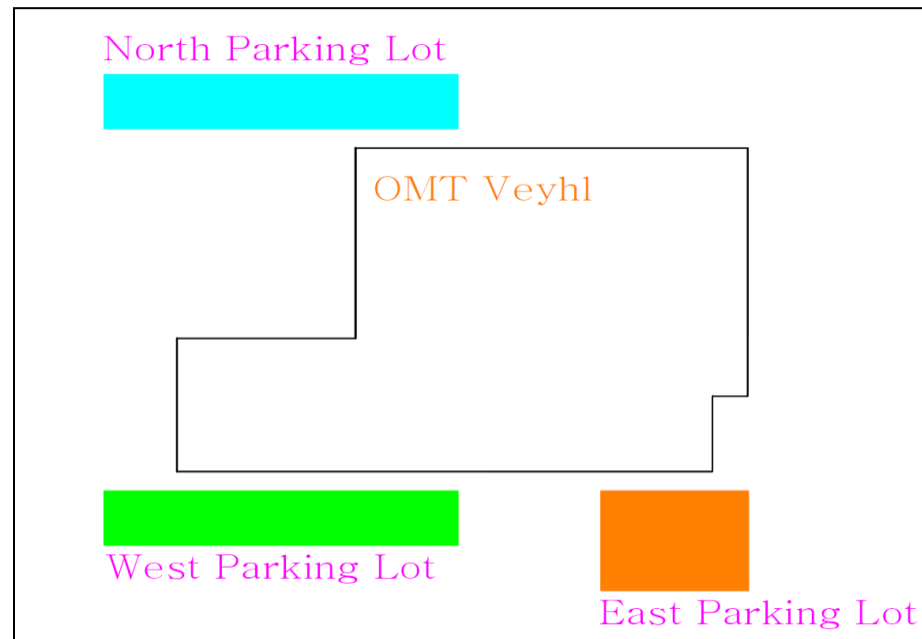

Parking Map – UPDATED 7/7/2016

Please note the area that you have been assigned to park in based on the department you work.

-  West Parking Lot: Shipping, Office, Non-HA Assembly, and BUILT Employees
-  East Parking Lot: Accounting, Fabrication Employees, & Fabrication ME's
-  North Parking Lot: Assembly HA, Powder Coat Employees, Interns/Summer Help